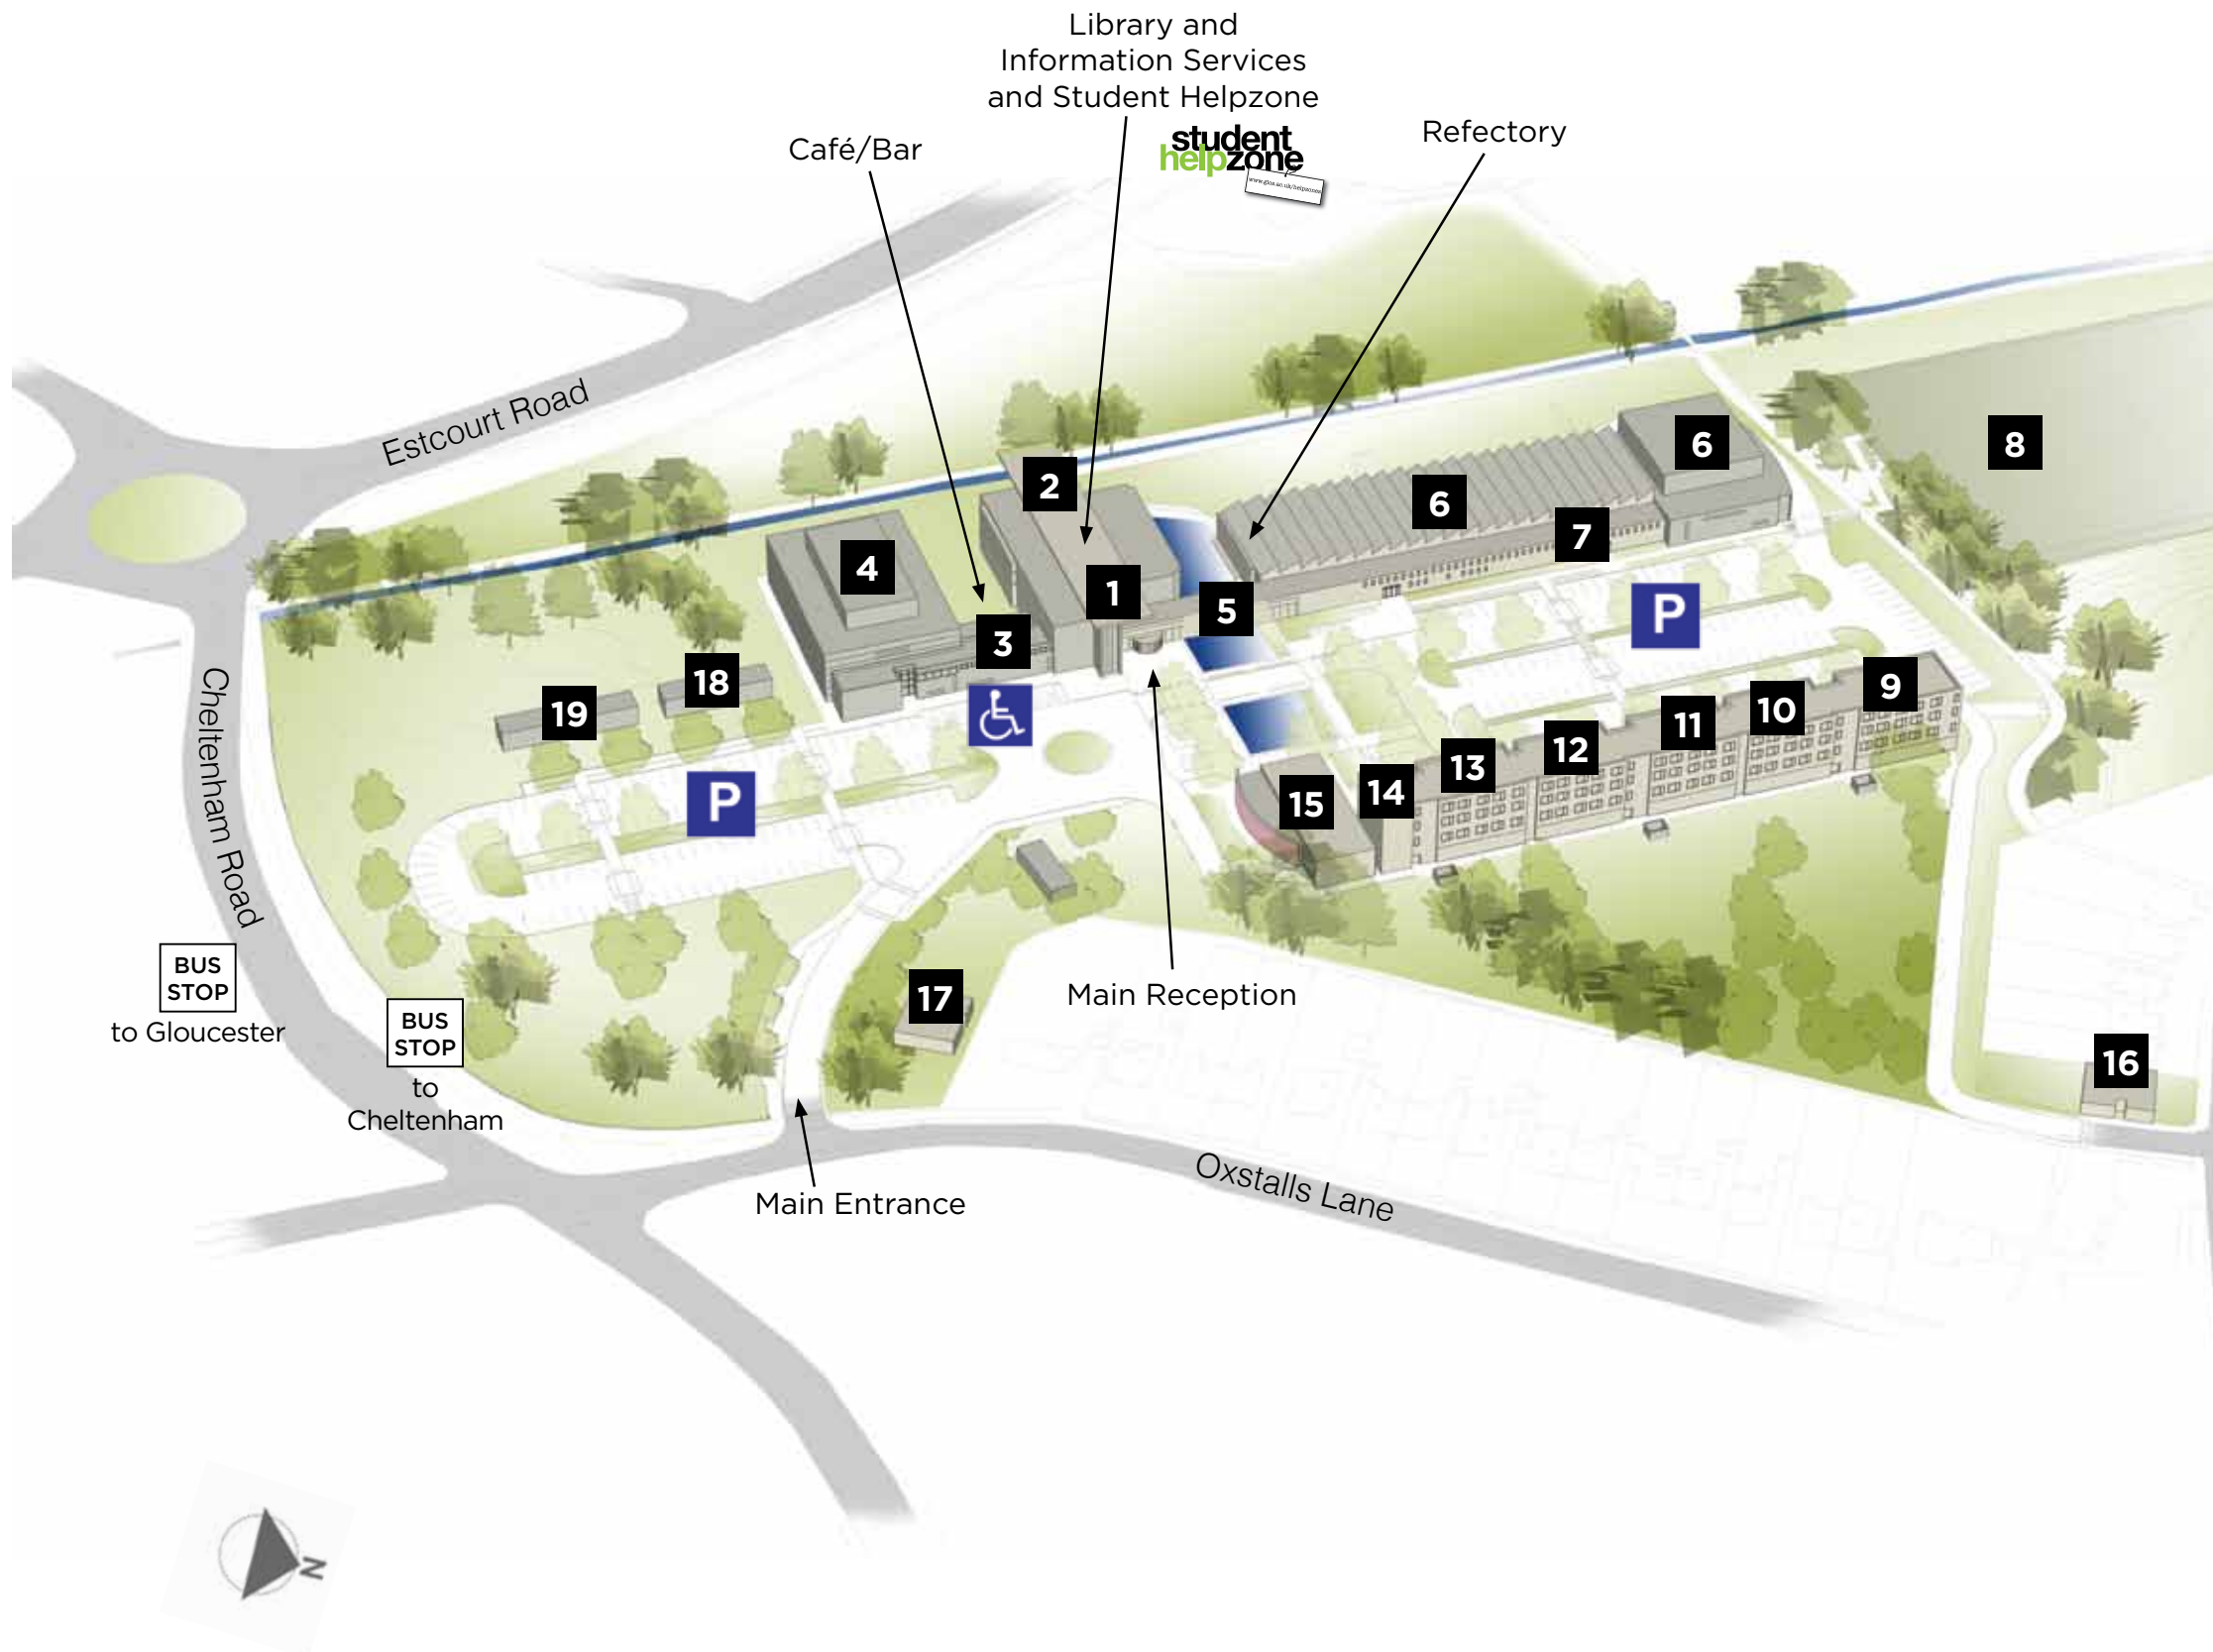

OXSTALLS CAMPUS, Gloucester

Oxstalls Lane, Longlevens, Gloucester GL2 9HW

Tel: **0844 801 1100** www.glos.ac.uk

**UNIVERSITY OF
GLOUCESTERSHIRE**

at Cheltenham and Gloucester

- 1** Reception (LC)
- 2** Library (LC)
- 3** Café /Bar Area (TC)
- 4** Teaching Centre (TC)
- 5** Link Corridor (LC)
- 6** Sports Centre (SC)
- 7** Students' Union and Sports Office (SC)
- 8** All Weather Pitch (SC)

HALLS OF RESIDENCE

- 9** Robinswood Villa
- 10** Crickley Villa
- 11** Coopers Villa
- 12** Chalford Villa
- 13** Birdlip Villa
- 14** May Villa
- 15** Jonathon Porritt Building
- 16** Willow Lodge (W)
- 17** Mulberry Lodge (M)
- 18/19** Active Gloucestershire

P Car Park

Disabled parking