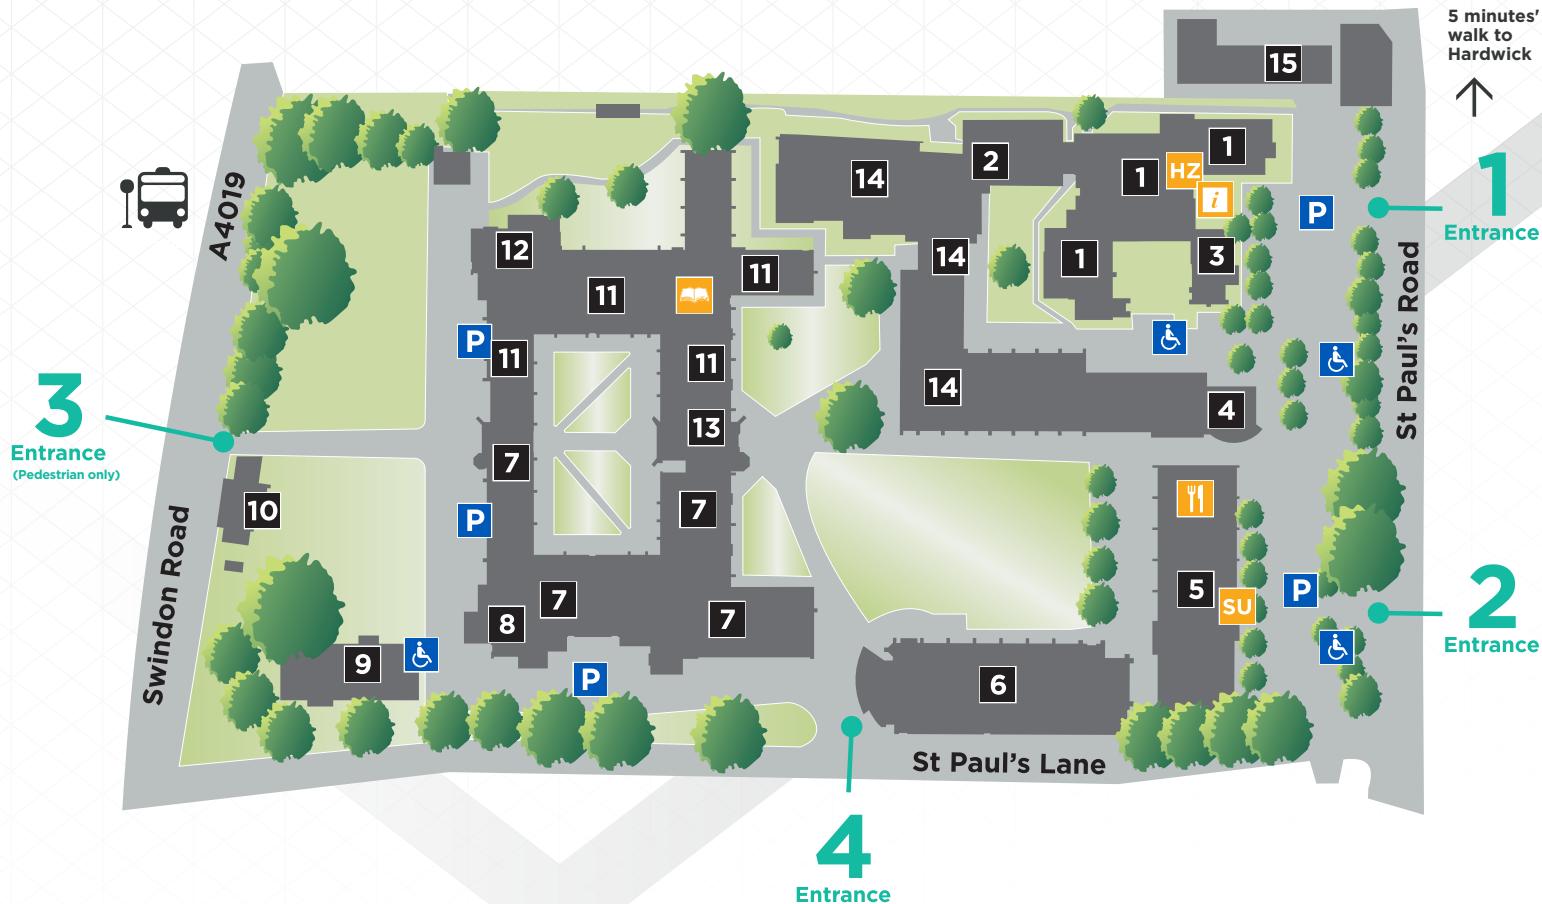

Francis Close Hall campus

Swindon Road, Cheltenham GL50 4AZ

Key

- Main Reception
- Library and Information Services
- Students' Union
- Student Helpzone
- Refectory
- Car Park
- Disabled Parking

Main Buildings

- | | | |
|--|-------------------------------------|---------------------------|
| 1 Clegg Building (CL) | 5 Hospitality Centre (HC) | 10 Lodge (LO) |
| 2 Clegg Old Pottery (CL) | 6 Chapel (CH) | 11 Quad West (QW) |
| 3 Bodley Building (BO) | 7 Quad East (QU) | 12 Principal's House (PH) |
| 4 Hospitality Centre/Teaching Rooms (HC) | 8 Priory (QU) | 13 Quad Tower (QT) |
| | 9 Centre for Active Learning (CeAL) | 14 Teaching Centre (TC) |

Halls of Residence

- 15 Shaftesbury Hall

Cheltenham

Designed and produced by Lovell Johns Ltd.
Contains OS data © Crown copyright and database right 2018.

Top hotspots in Cheltenham...

The Brewery Quarter

IMAX, bowling, crazy golf, plus The Botanist, Five Guys, Nando's and more.

MooMoo Clubrooms

Your official student club night, one of many varied venues and events in town.

The Racecourse

Brings together celebrities and royals to the races, and 1,000s of students to the Summer Ball.