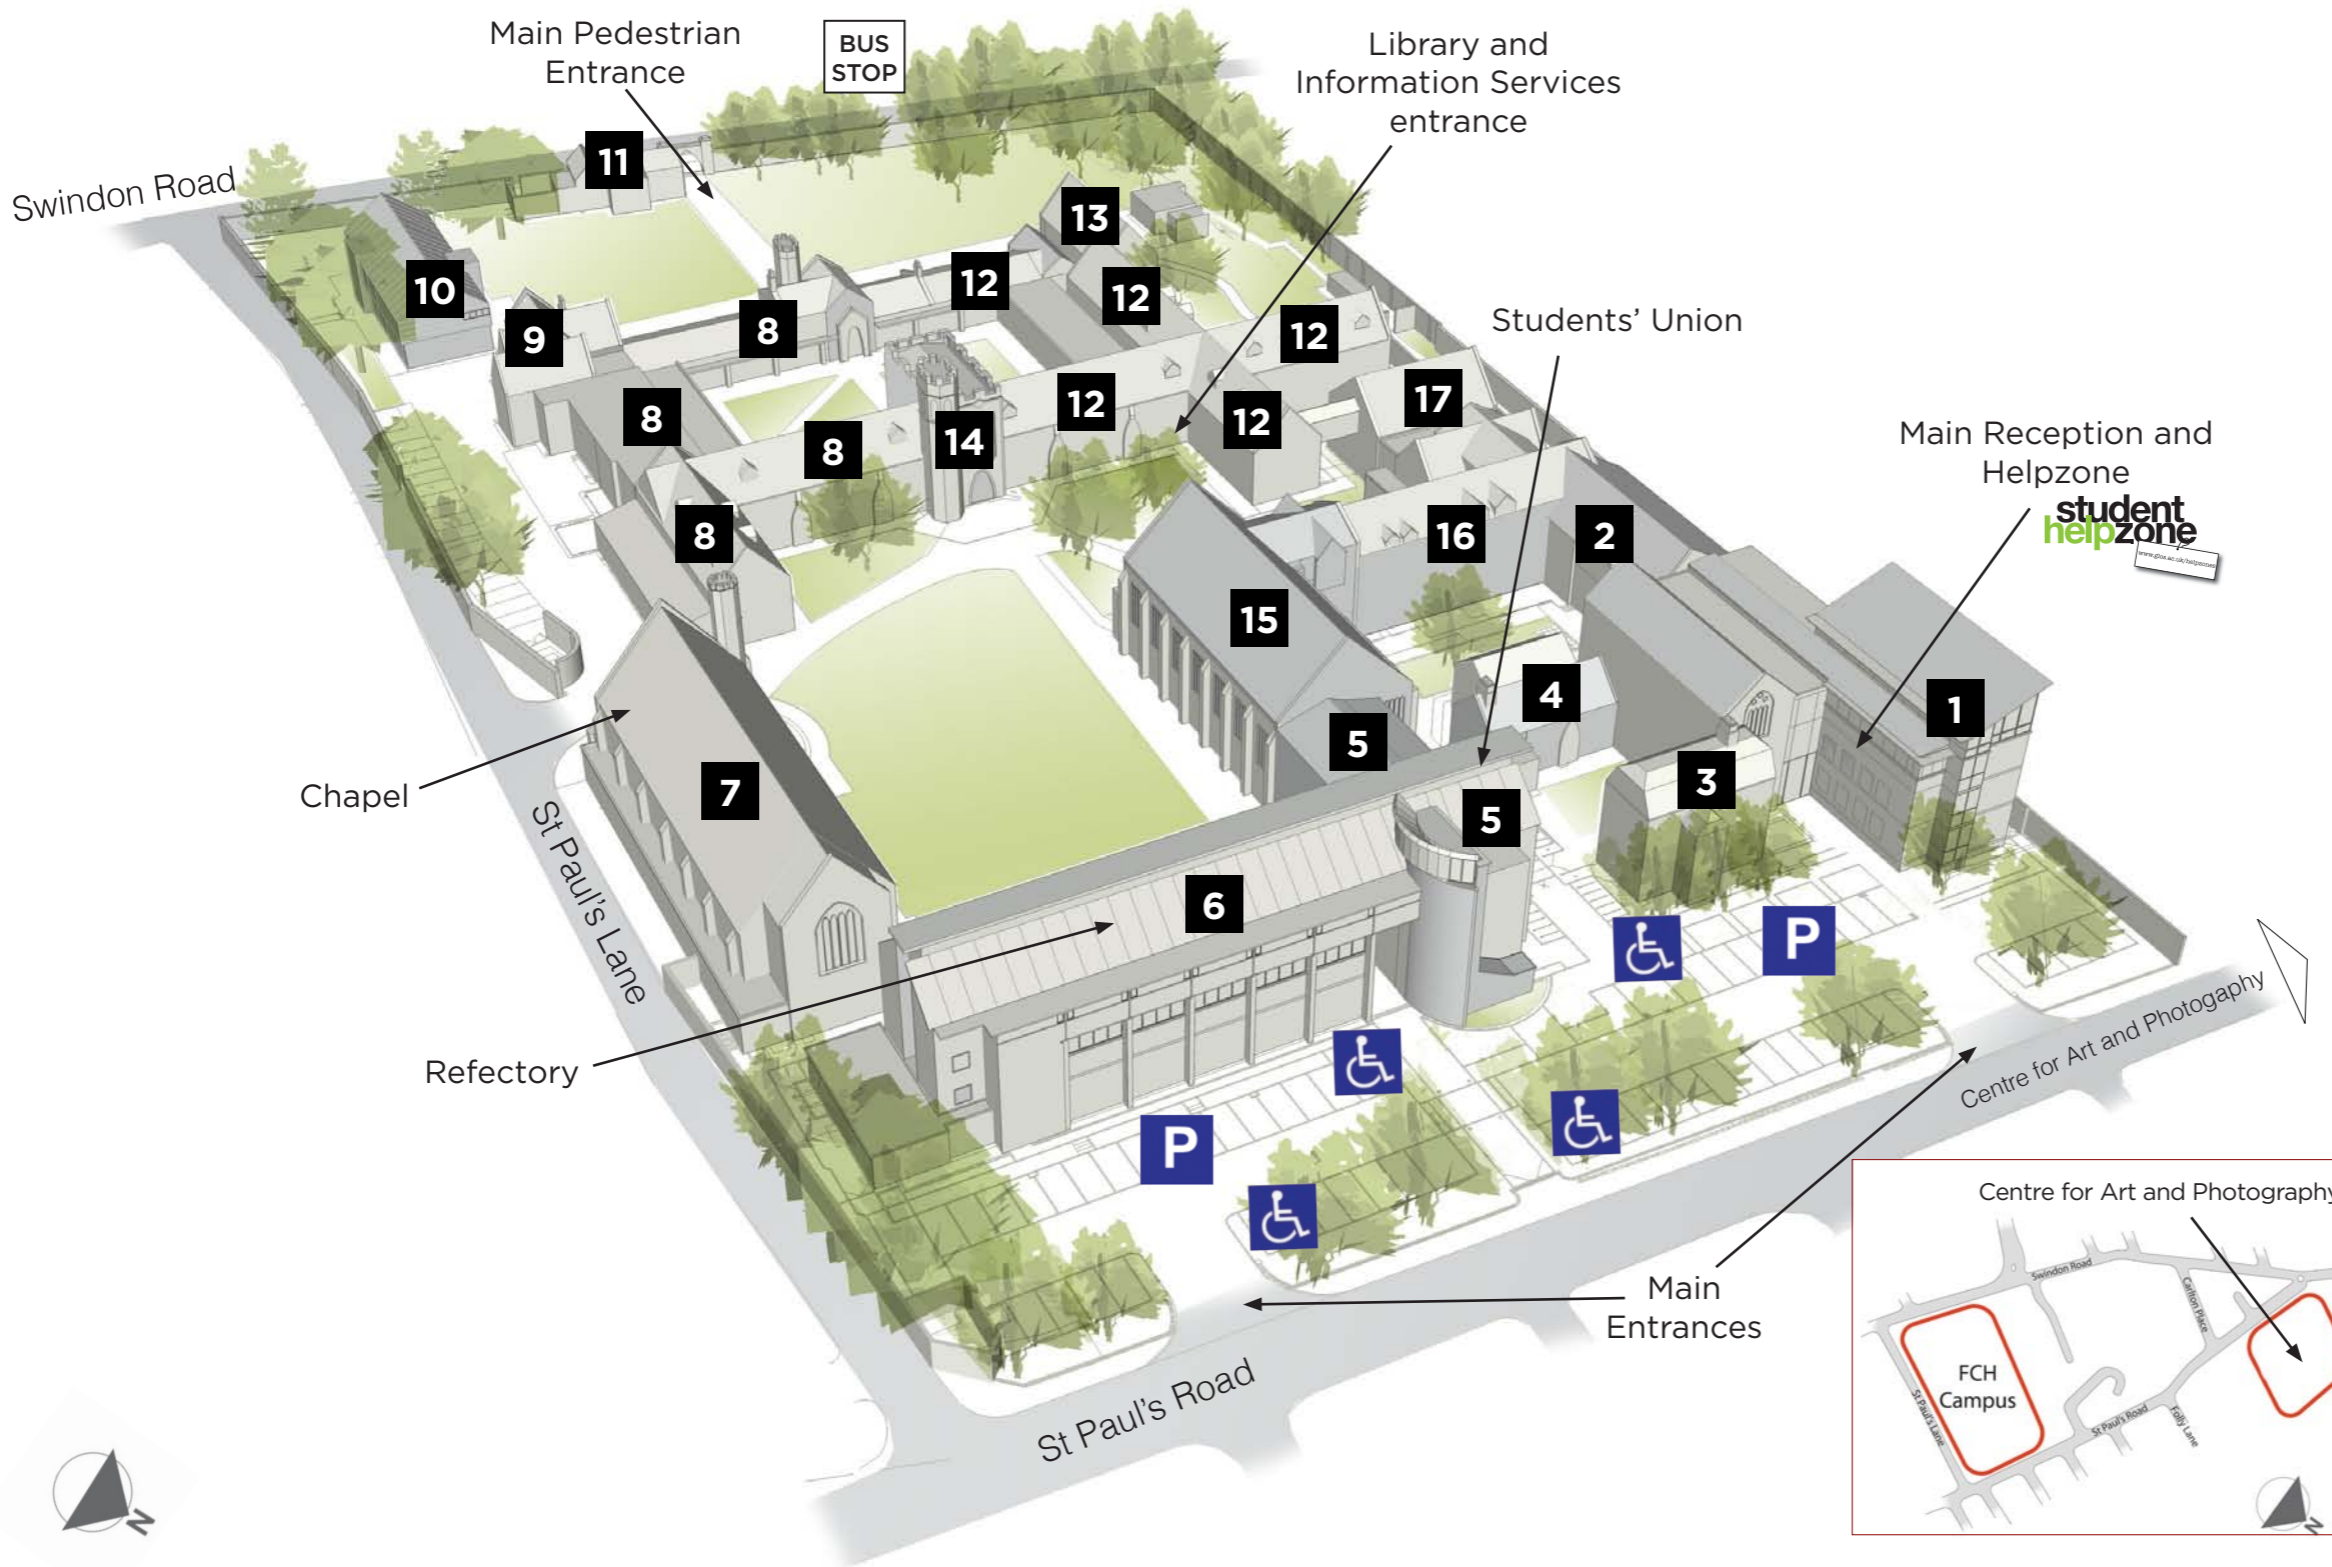

FRANCIS CLOSE HALL CAMPUS, Cheltenham

Swindon Road, Cheltenham GL50 4AZ

www.glos.ac.uk

- 1 Clegg Building
- 2 Clegg Old Pottery
- 3 Bodley Building
- 4 Clegg Building
- 5 Hospitality Centre/teaching rooms
- 6 Hospitality Centre
- 7 Chapel
- 8 Quad East
- 9 Prioory
- 10 Ceal Building
- 11 Lodge
- 12 Quad West
- 13 Principal's House
- 14 Quad Tower
- 15 Teaching Centre
- 16 Teaching Centre
- 17 Teaching Centre

- P** Car Park
- Disabled parking