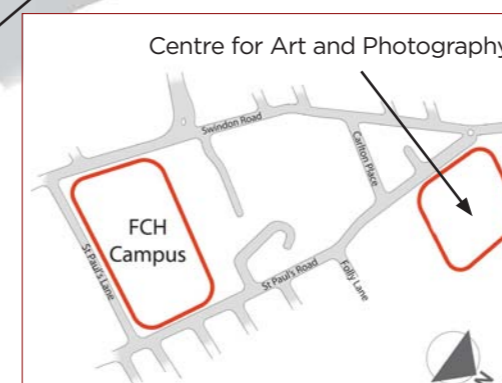

FRANCIS CLOSE HALL CAMPUS, Cheltenham

Swindon Road, Cheltenham GL50 4AZ

www.glos.ac.uk

- 1 Clegg Building
- 2 Clegg Old Pottery
- 3 Bodley Building
- 4 Clegg Building
- 5 Hospitality Centre/teaching rooms
- 6 Hospitality Centre
- 7 Chapel
- 8 Quad East
- 9 Prioory
- 10 Ceal Building
- 11 Lodge
- 12 Quad West
- 13 Principal's House
- 14 Quad Tower
- 15 Teaching Centre
- 16 Teaching Centre
- 17 Teaching Centre