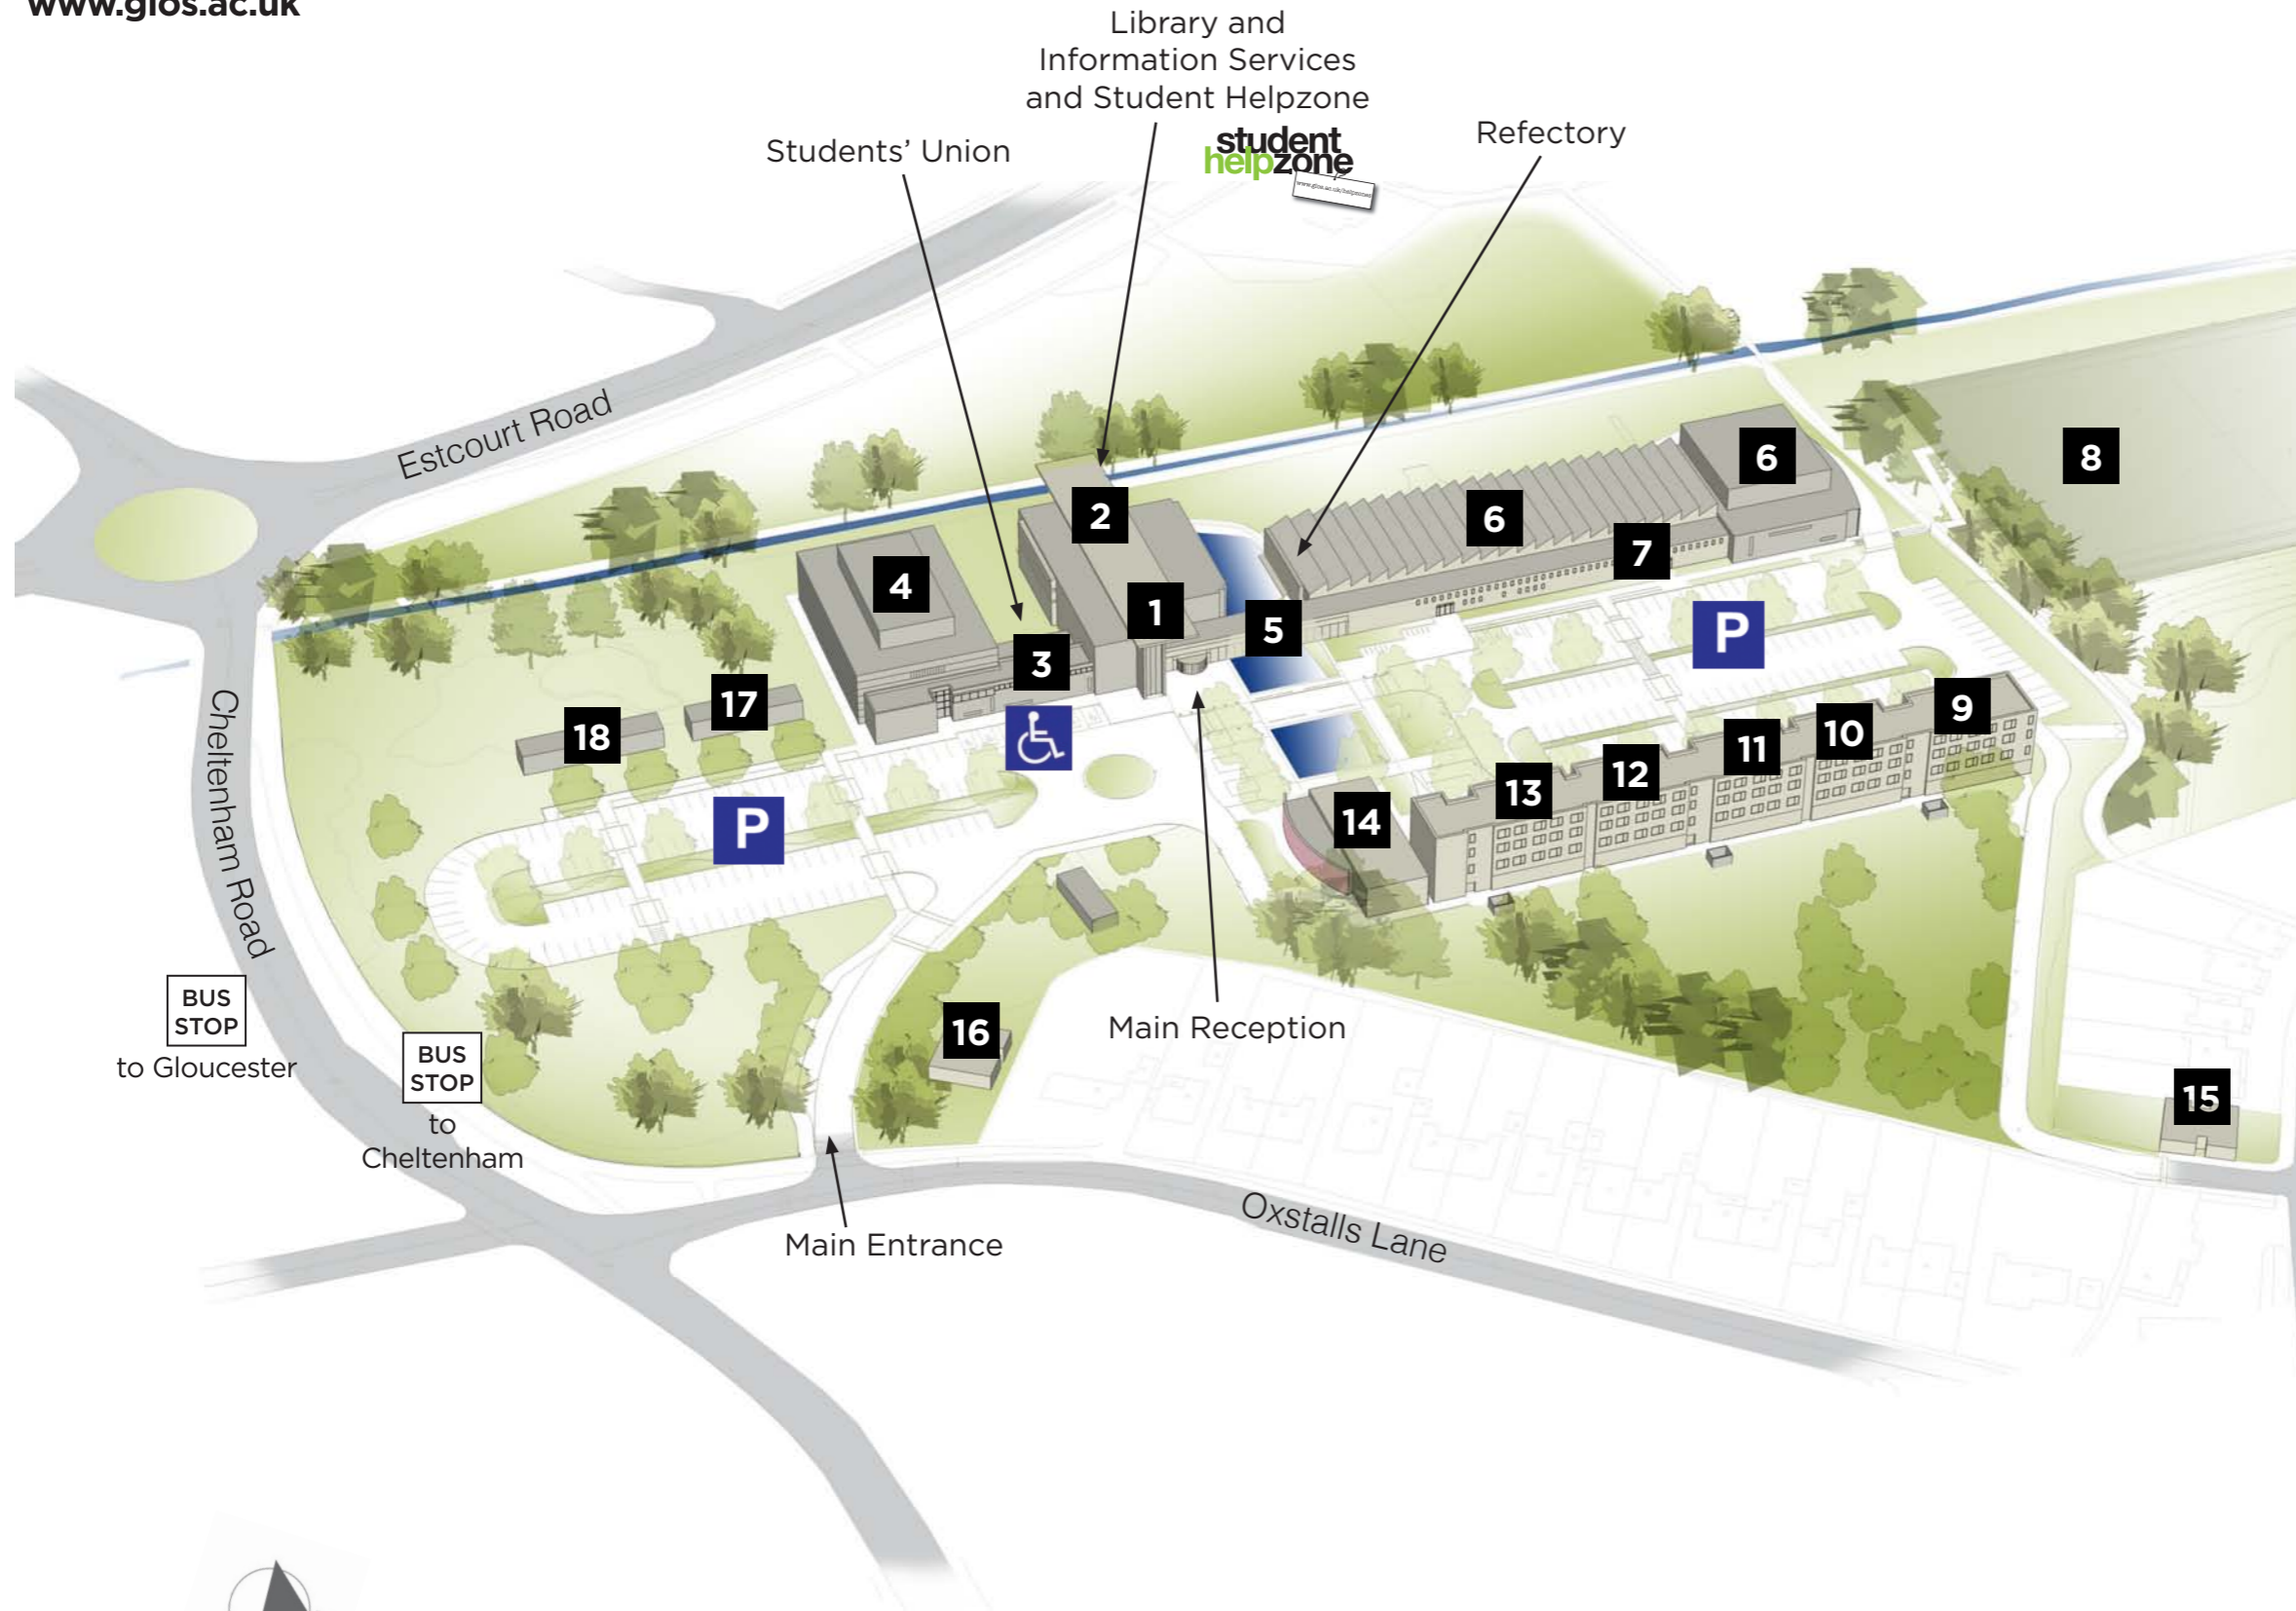

OXSTALLS CAMPUS, Gloucester

Oxstalls Lane, Longlevens, Gloucester GL2 9HW

www.glos.ac.uk

- 1** Reception
- 2** Library and Information Services
- 3** Bar/Café/Students' Union Area
- 4** Teaching Centre
- 5** Link Corridor
- 6** Sports Centre
- 7** Students' Union and Sports Office
- 8** All Weather Pitch

- HALLS OF RESIDENCE
- 9** Robinswood Villa
 - 10** Crickley Villa
 - 11** Coopers Villa
 - 12** Chalford Villa
 - 13** Birdlip Villa
- 14** Jonathon Porritt Building
 - 15** Willow Lodge
 - 16** Mulberry Lodge
 - 17/18** Active Gloucestershire

- P** Car Park
-  Disabled parking