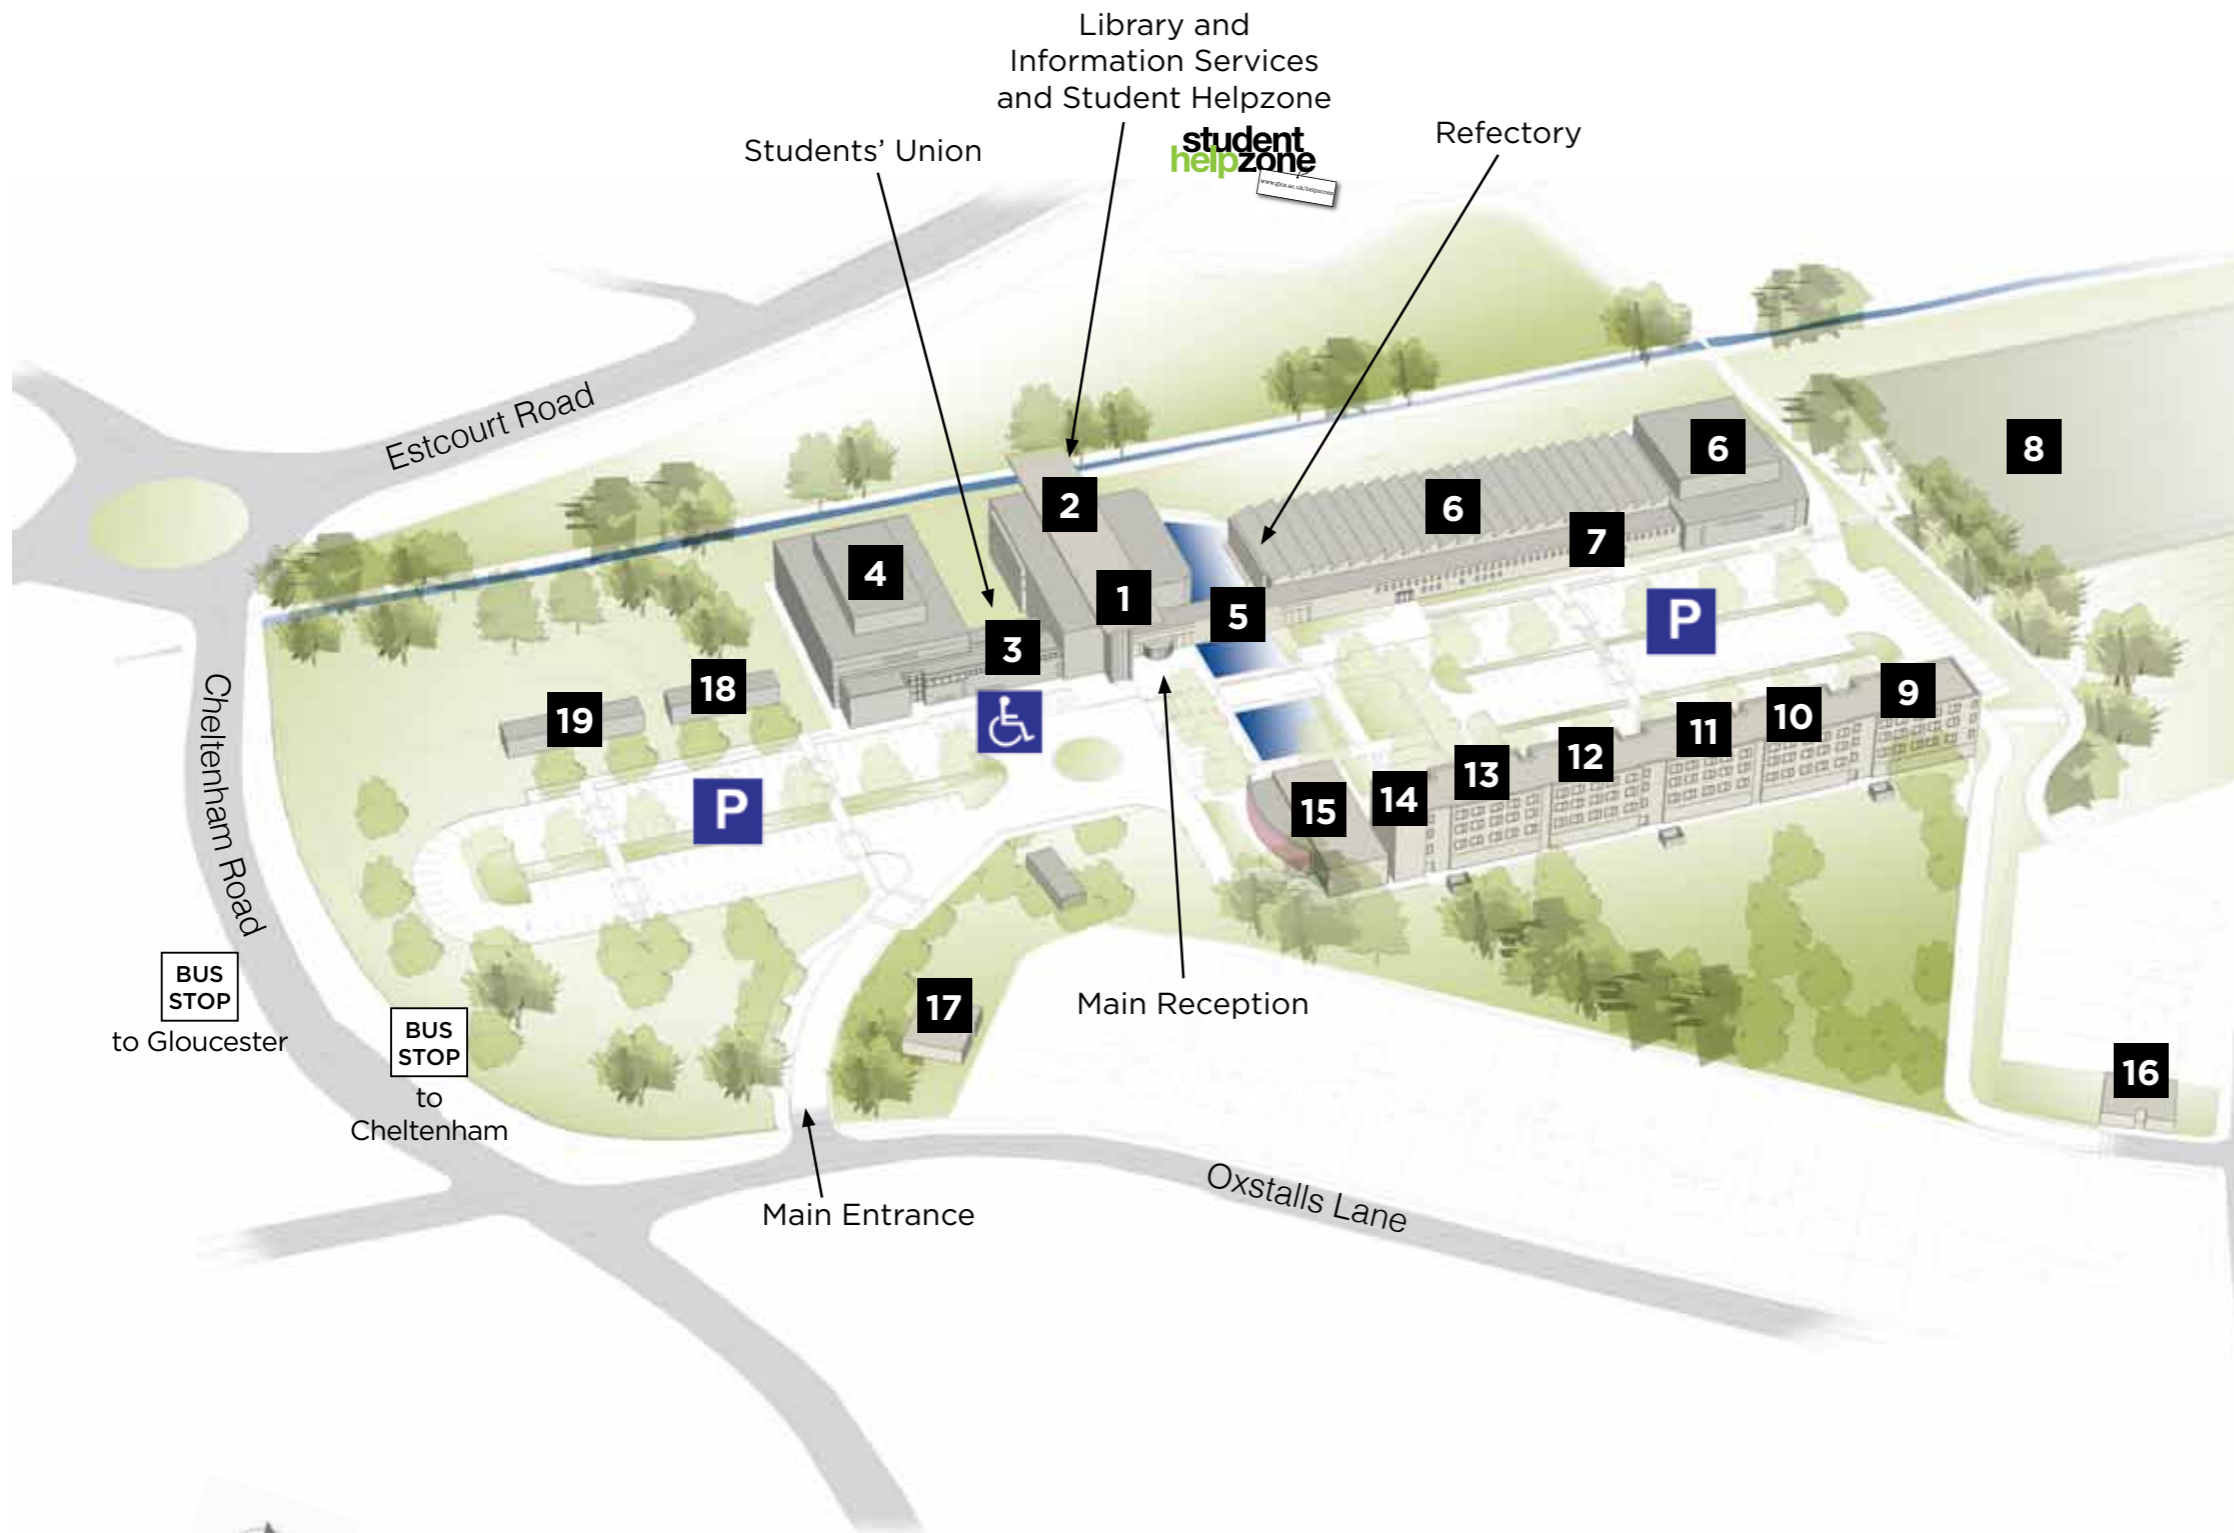

OXSTALLS CAMPUS, Gloucester

Oxstalls Lane, Longlevens, Gloucester GL2 9HW

Tel: **0844 801 1100** www.glos.ac.uk

**UNIVERSITY OF
GLOUCESTERSHIRE**

at Cheltenham and Gloucester

- 1** Reception (LC)
- 2** Learning Centre (LC)
- 3** Bar/Café/Students' Union Area (TC)
- 4** Teaching Centre (TC)
- 5** Link Corridor (LC)
- 6** Sports Centre (SC)
- 7** Students' Union and Sports Office (SC)
- 8** All Weather Pitch (SC)

HALLS OF RESIDENCE

- 9** Robinswood Villa
- 10** Crickley Villa
- 11** Coopers Villa
- 12** Chalford Villa
- 13** Birdlip Villa
- 14** May Villa
- 15** Jonathon Porritt Building
- 16** Willow Lodge (W)
- 17** Mulberry Lodge (M)
- 18/19** Active Gloucestershire

P Car Park

Disabled parking