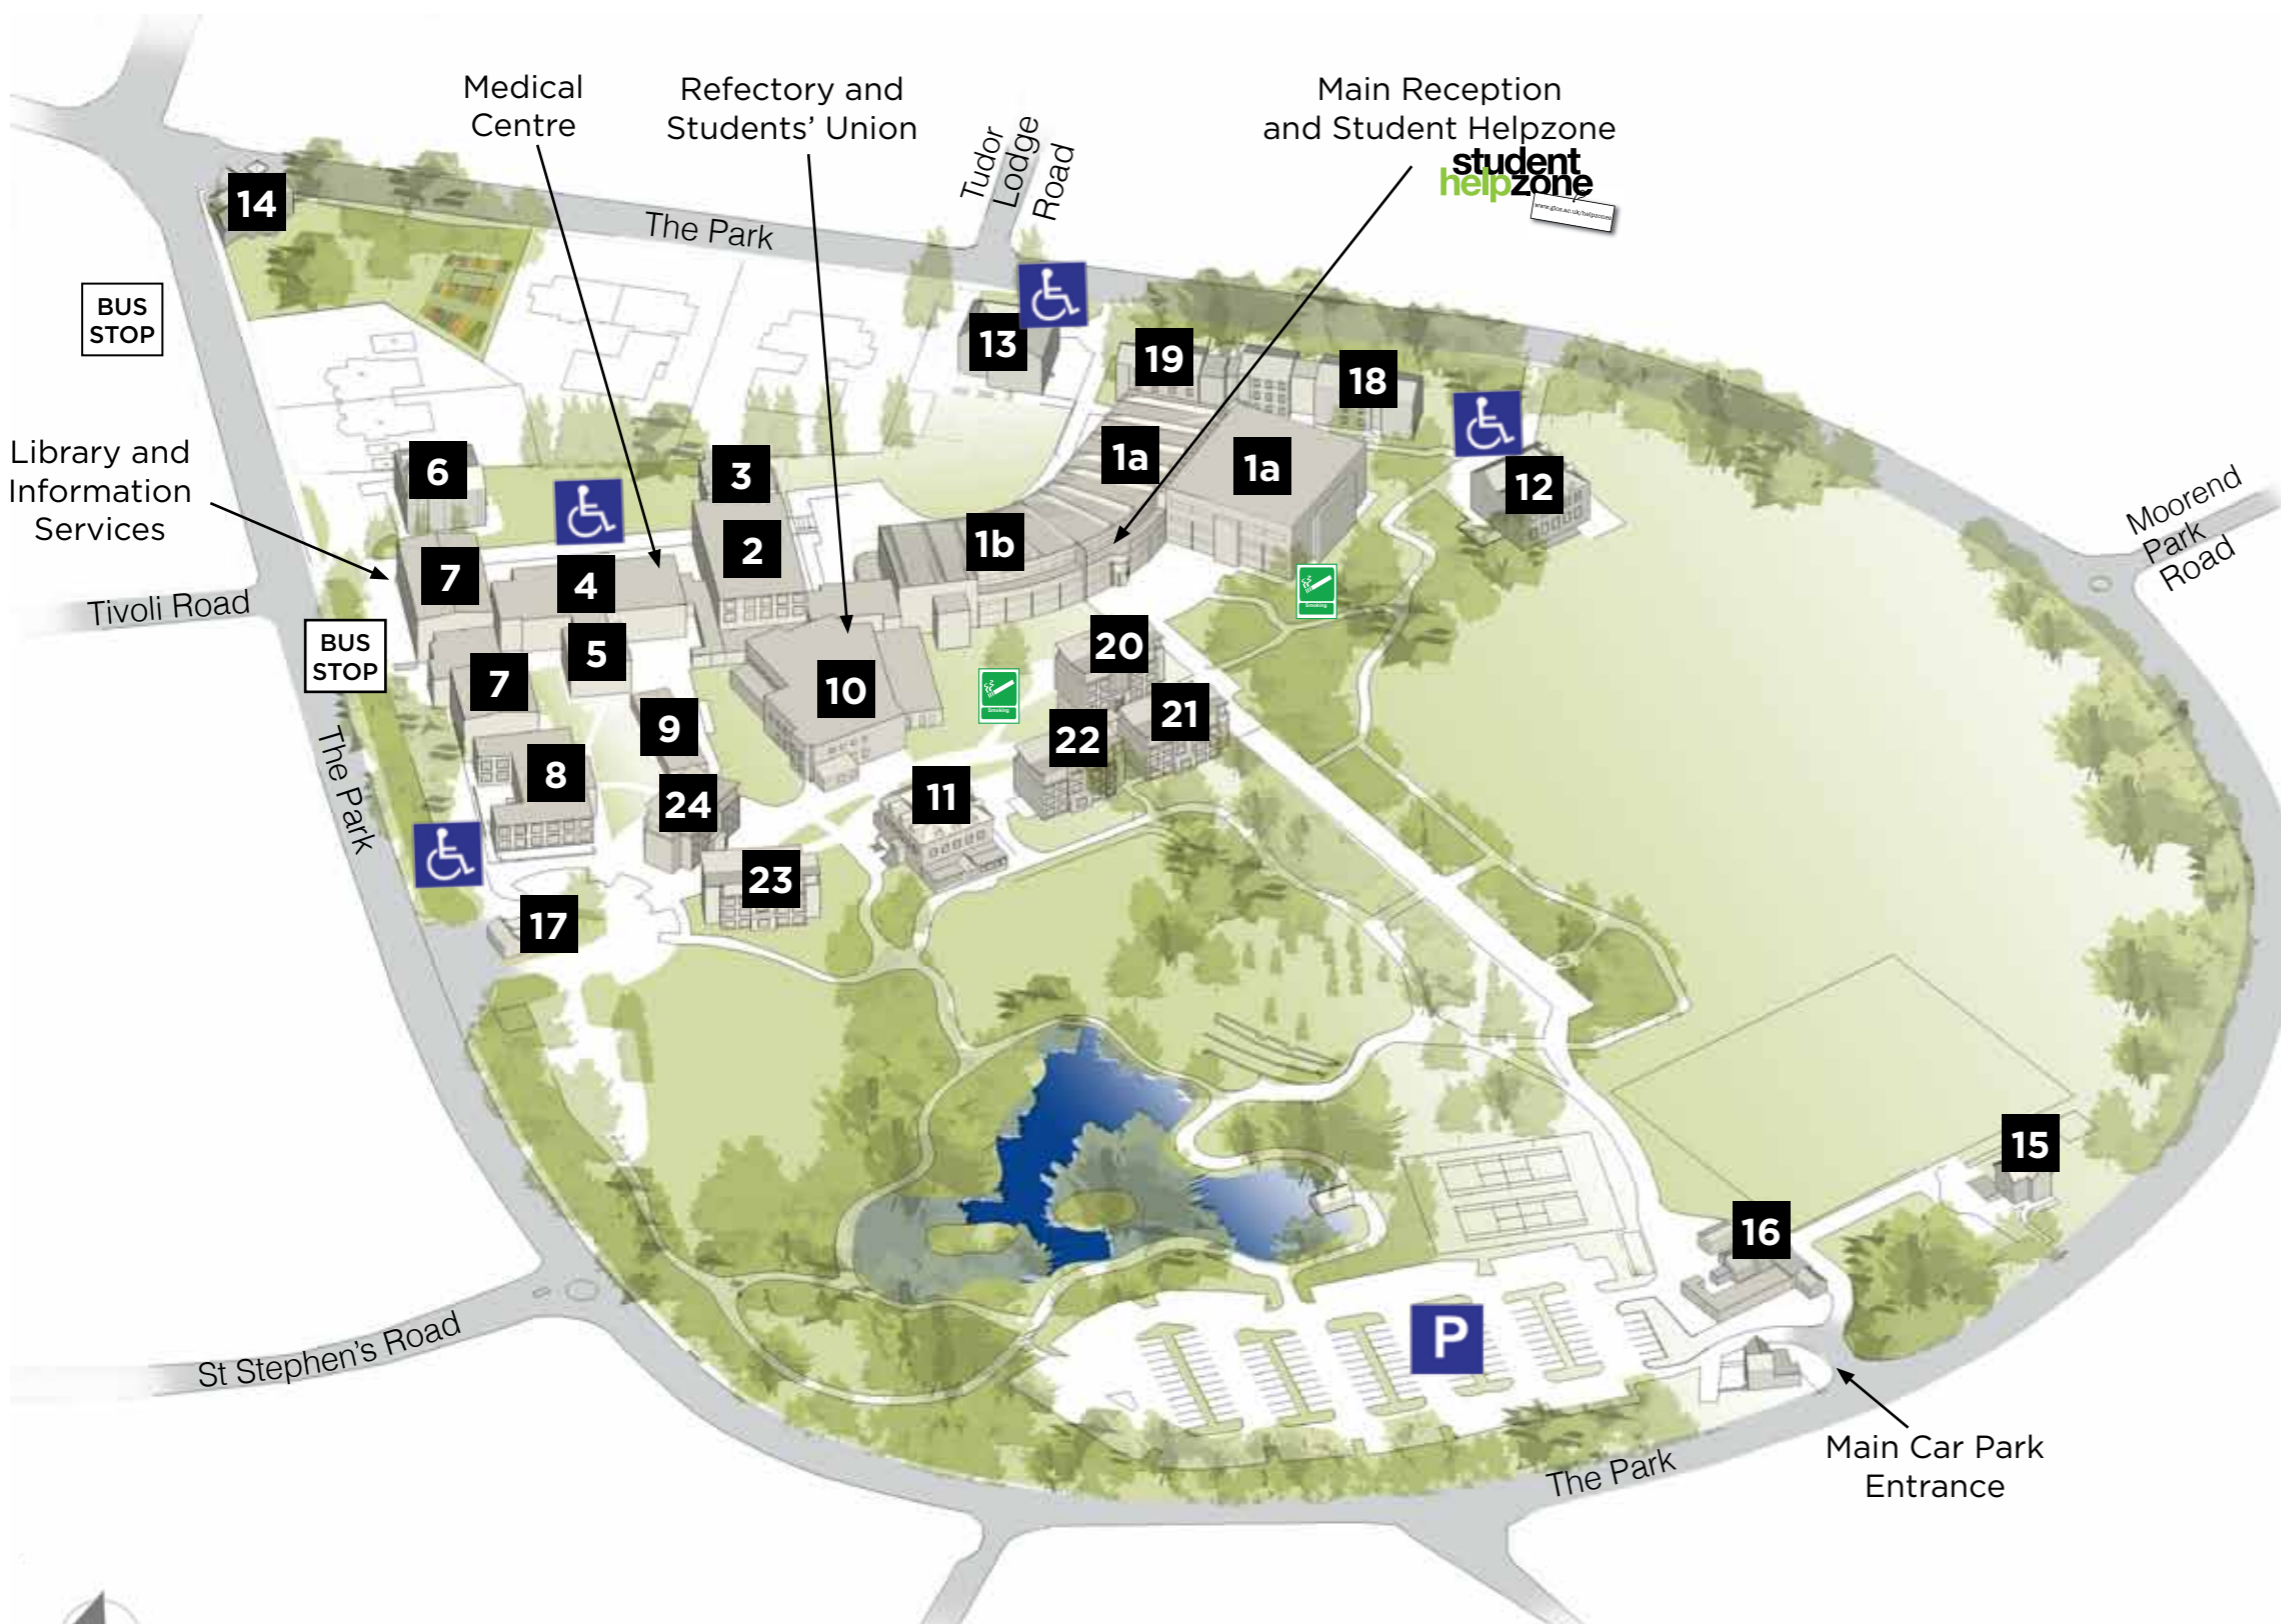

PARK CAMPUS, Cheltenham

The Park, Cheltenham GL50 2RH

Tel: **0844 801 1100** www.glos.ac.uk

- 1a** Elwes Teaching Centre (TC)
- 1b** The Media School (EW)
- 2** Bedford Building (LC)
- 3** Hall Building
- 4** Owen Building
- 5** Jones Building (LC)
- 6** Pallas Villa (PL)
- 7** Reynolds Building (LC)
- 8** Waterworth Building (WW)
- 9** Medway Building
- 10** Monk Building (MK)
- 11** Fullwood House (FW)
- 12** Broadlands Villa (BV)
- 13** Dunholme Villa (DH)
- 14** Cornerways (CW)
- 15** Broadlands Lodge (BL)
- 16** The Farmery
- 17** Fullwood Lodge (FWL)
- 18** Challinor House (CH)

HALLS OF RESIDENCE

- 19** Challinor Hall
- 20** Cooke Villa
- 21** Tyndale Villa
- 22** Dowty Villa
- 23** Jenner Villa
- 24** Grace Villa

-  Car Park
-  Disabled parking
-  Smoking Area