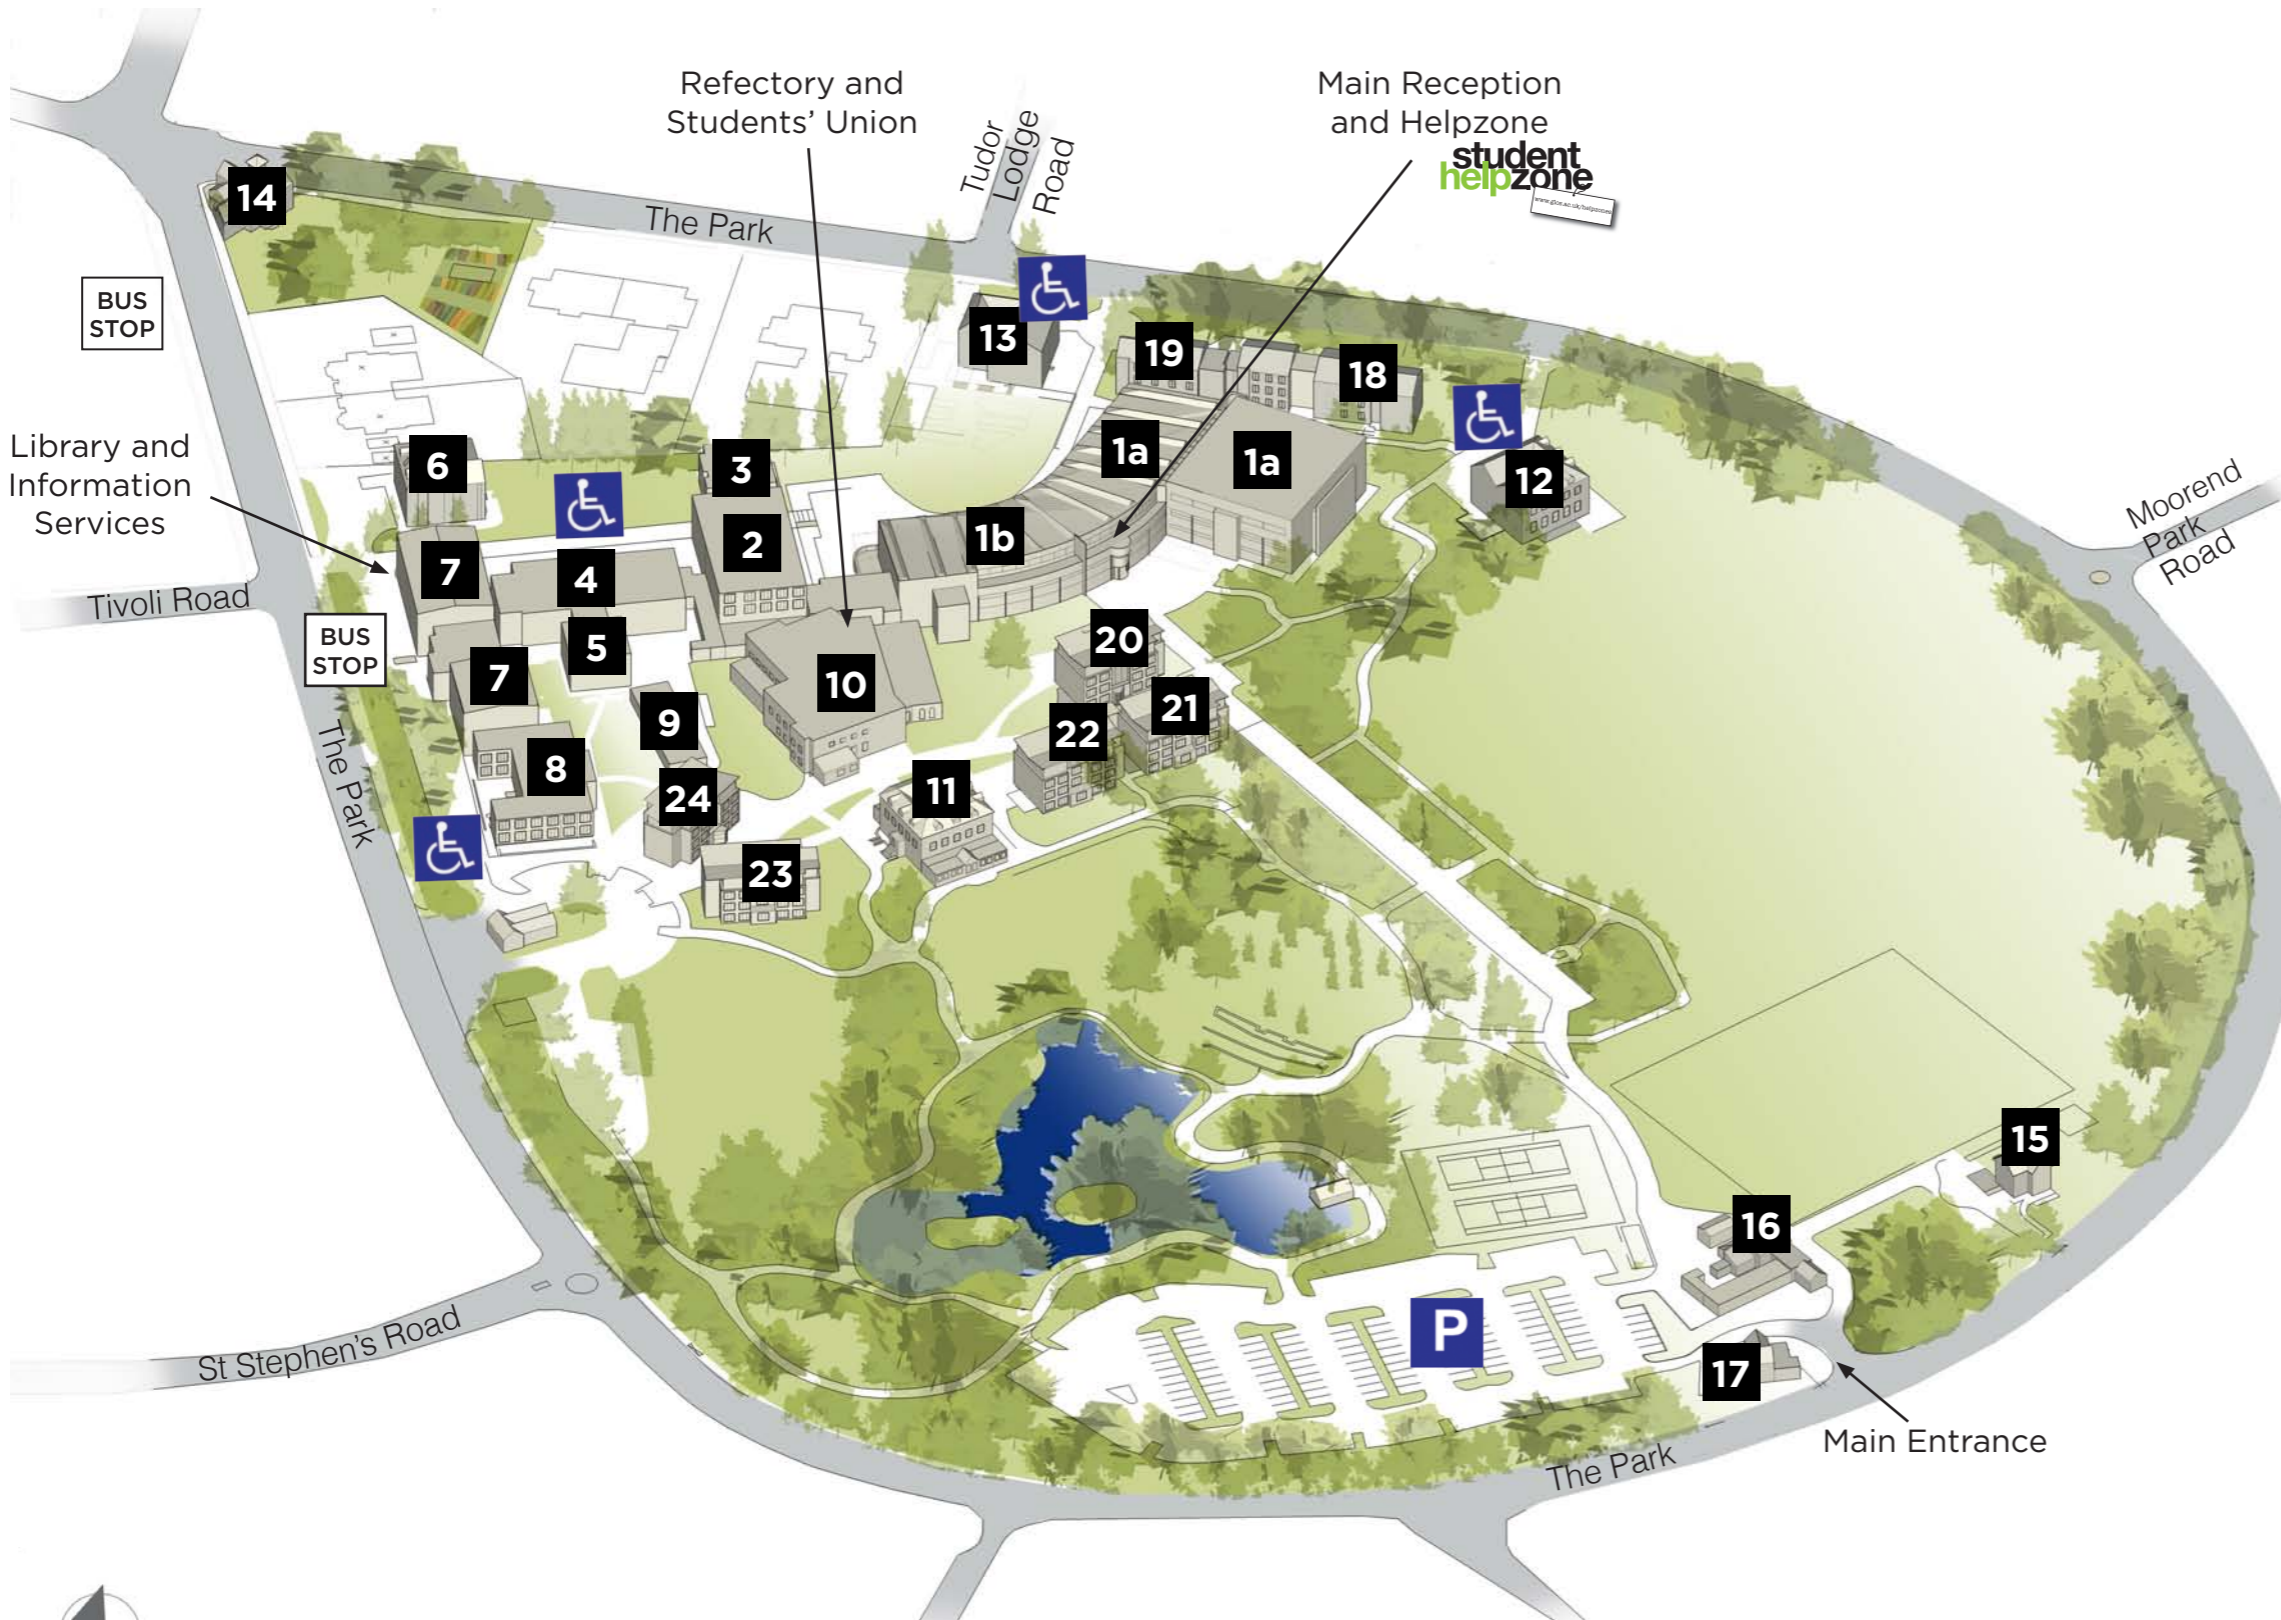

# PARK CAMPUS, Cheltenham

The Park, Cheltenham GL50 2RH

[www.glos.ac.uk](http://www.glos.ac.uk)

- 1a** Elwes Teaching Centre
- 1b** The Media School
- 2** Bedford Building
- 3** Hall Building
- 4** Owen Building
- 5** Jones Building
- 6** Pallas Villa
- 7** Reynolds Building
- 8** Waterworth Building
- 9** Medway Building
- 10** Monk Building
- 11** Fullwood House
- 12** Broadlands Villa
- 13** Dunholme Villa
- 14** Cornerways
- 15** Broadlands Lodge
- 16** The Farmery
- 17** Fullwood Lodge
- 18** Challinor House

HALLS OF RESIDENCE

- 19** Challinor Hall
- 20** Cook Villa
- 21** Tyndale Villa
- 22** Dowty Villa
- 23** Jenner Villa
- 24** Grace Villa

**P** Car Park

Disabled parking