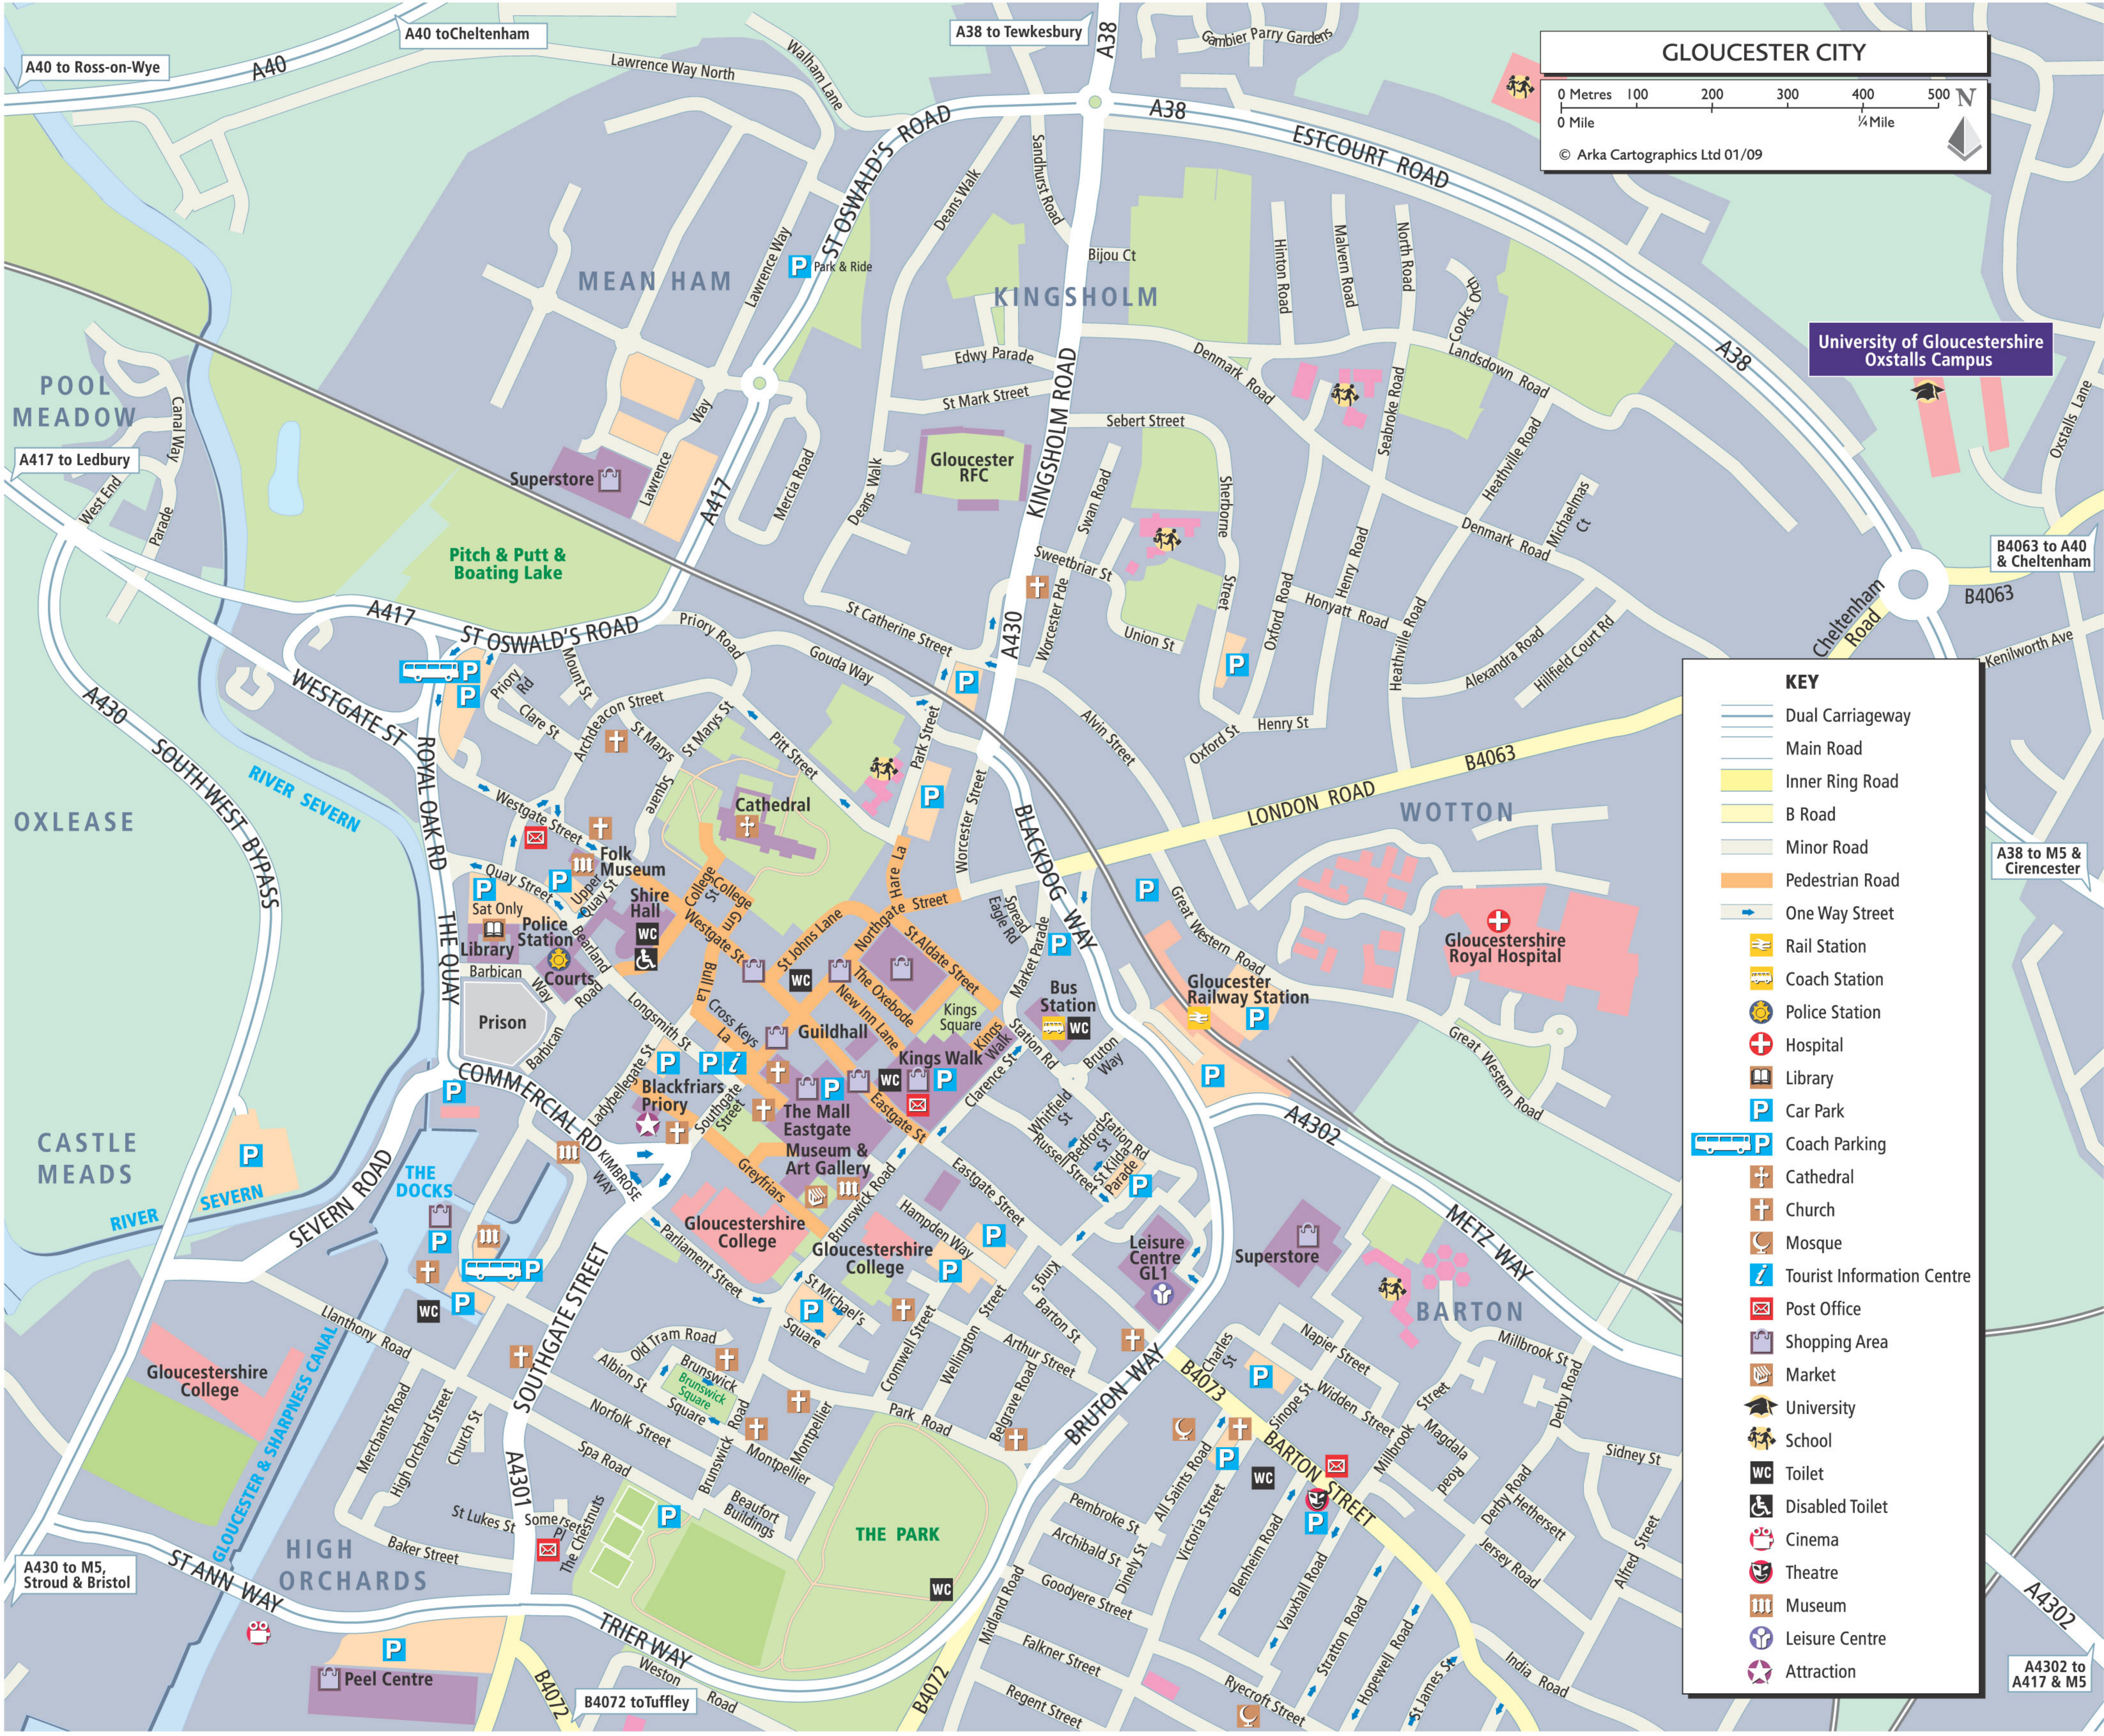

GLOUCESTER CITY

University of Gloucestershire
Oxstalls Campus

KEY

- Dual Carriageway
- Main Road
- Inner Ring Road
- B Road
- Minor Road
- Pedestrian Road
- One Way Street
- Rail Station
- Coach Station
- Police Station
- Hospital
- Library
- Car Park
- Coach Parking
- Cathedral
- Church
- Mosque
- Tourist Information Centre
- Post Office
- Shopping Area
- Market
- University
- School
- Toilet
- Disabled Toilet
- Cinema
- Theatre
- Museum
- Leisure Centre
- Attraction

A4302 to
A417 & M5