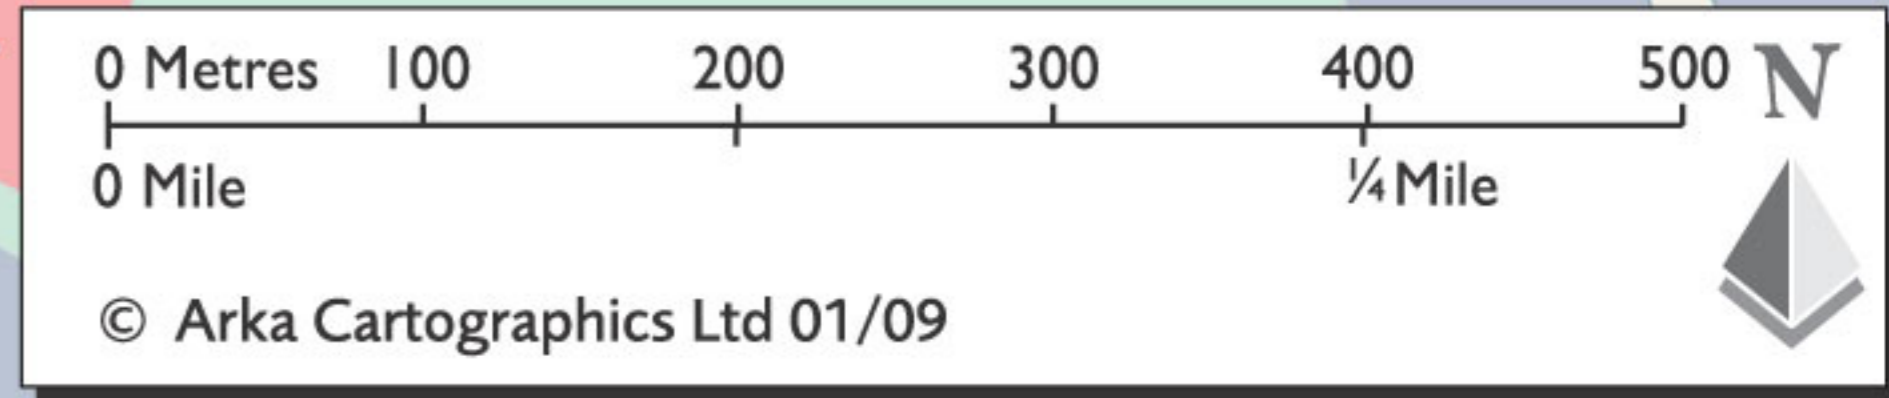

GLOUCESTER CITY

University of Gloucestershire
Oxstalls Campus

KEY

- Dual Carriageway
- Main Road
- Inner Ring Road
- B Road
- Minor Road
- Pedestrian Road
- One Way Street
- Rail Station
- Coach Station
- Police Station
- Hospital
- Library
- Car Park
- Coach Parking
- Cathedral
- Church
- Mosque
- Tourist Information Centre
- Post Office
- Shopping Area
- Market
- University
- School
- Toilet
- Disabled Toilet
- Cinema
- Theatre
- Museum
- Leisure Centre
- Attraction

A4302 to
A417 & M5