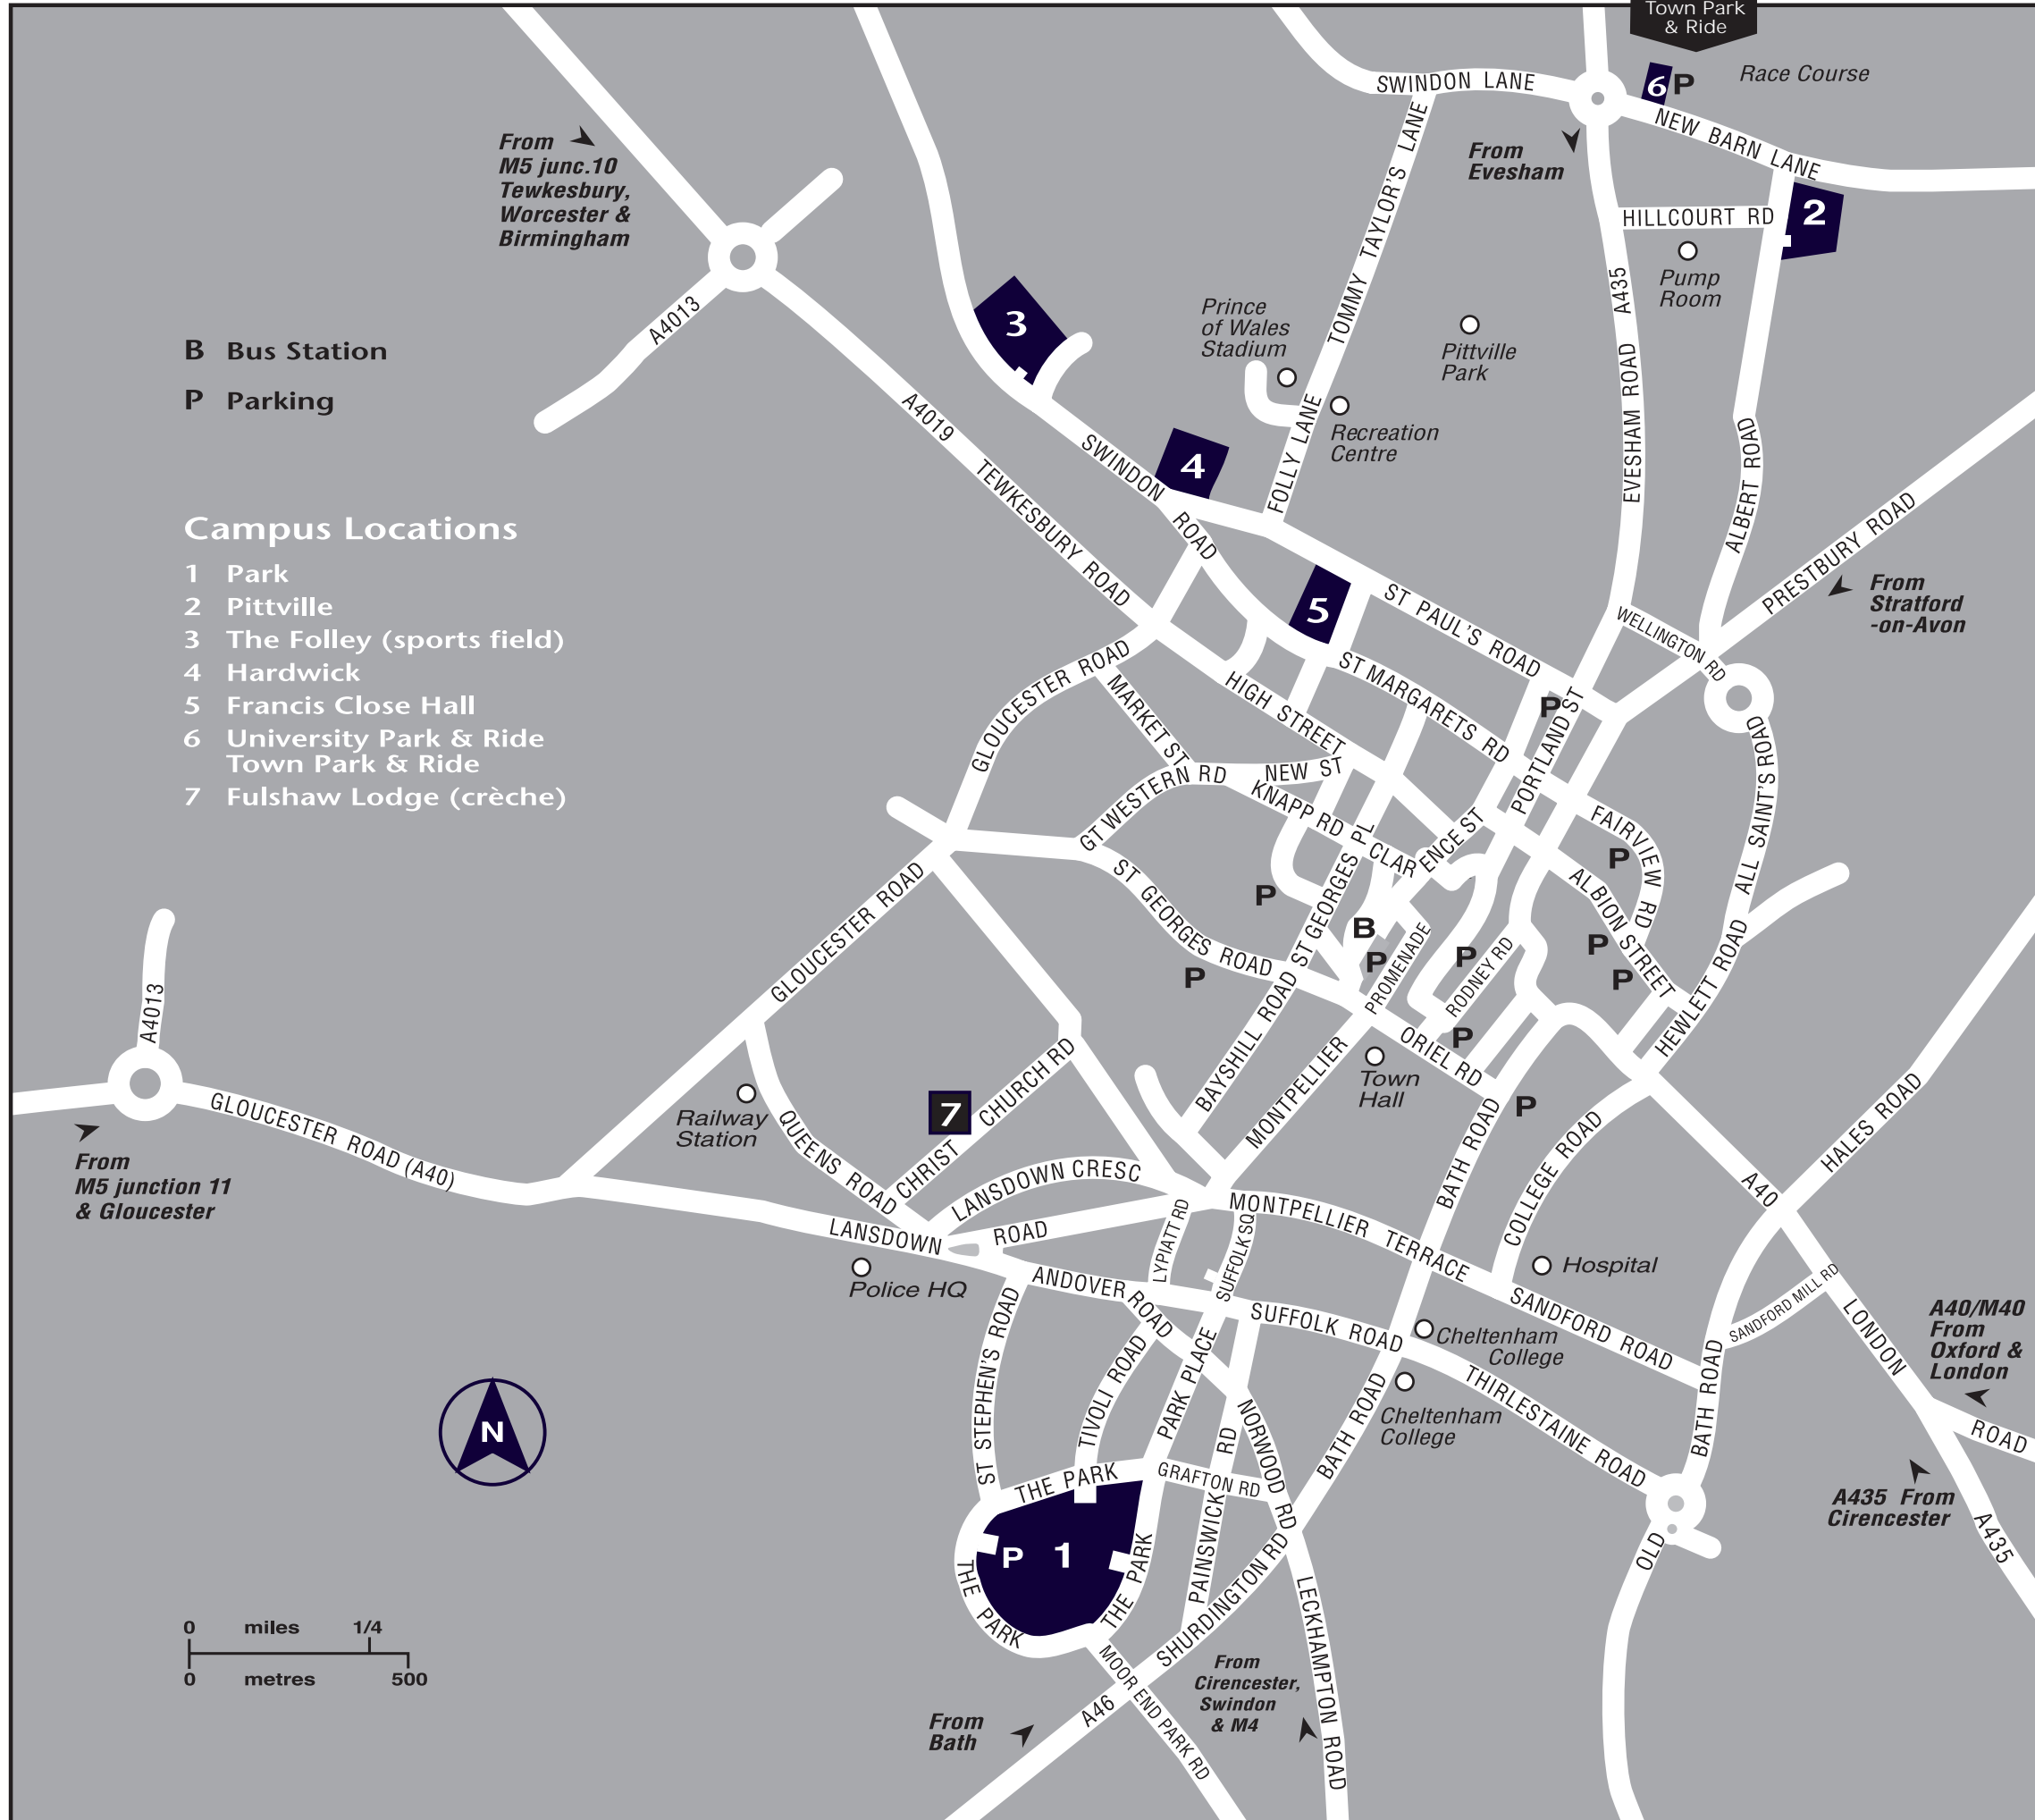

**KEY**

- A MAIN BUILDING (MB)**
  - Campus Manager
  - Campus Shop
  - Ceramics
  - Head of School of Art, Media & Design
  - School Manager
  - Gallery
  - Deputy Heads of School of Art, Media & Design
  - Faculty Research Director
  - Lecture Theatre
  - Student Advice Centre
  - Studios (Painting, Sculpture, Visual Arts)
  - Foundation Studies, Photo Studies)
  - Workshops
- B TOWER BLOCK (TB)**
  - PSD & Corporate Services
  - Research Centre - Readers in Art & Design
  - Studios (Printmaking, Visual Arts, Foundation Studies)
  - Performance Arts
- C MEDIA CENTRE (MC)**
  - Atrium
  - Media Communications
  - Professional Media
  - Viewing Theatre and Seminar Rooms
  - Film Studios
  - CAD Centre
- D EAST WING (EW)**
  - Painting Studios
  - Seminar Room
- E LEARNING CENTRE (LC)**
- F LAURIE LEE FACILITIES BUILDING (FB)**
  - Caterer
  - Restaurant
  - Snack Shop
  - Staff Common Room
  - Students' Union Office and Bar

**RESIDENCES (R)**

- 1 Ashbee
- 2 Cardew
- 3 Chadwick
- 4 Dent
- 5 Gurney
- 6 Holst
- 7 Riley
- 8 Sargeant
- 9 Sayer
- 10 Spencer
- 11 Pittville 93

- KEY**
- Reception
- Pedestrian Entrance
- Vehicular Entrance
- Traffic Flow
- Car Parking
- Toilet Facilities (Male, Female, Disabled)
- Disabled Access/Parking
- Lift
- Refreshment Facilities
- Pay Telephones
- Inter-site Transport & Service
- Bus Stop to Town Centre
- Evenings Only
- Fire Assembly Points

**CAMPUS LOCATIONS  
Cheltenham**

**B** Bus Station  
**P** Parking

**Campus Locations**

- 1 Park
- 2 Pittville
- 3 The Folley (sports field)
- 4 Hardwick
- 5 Francis Close Hall
- 6 University Park & Ride  
Town Park & Ride
- 7 Fulshaw Lodge (crèche)