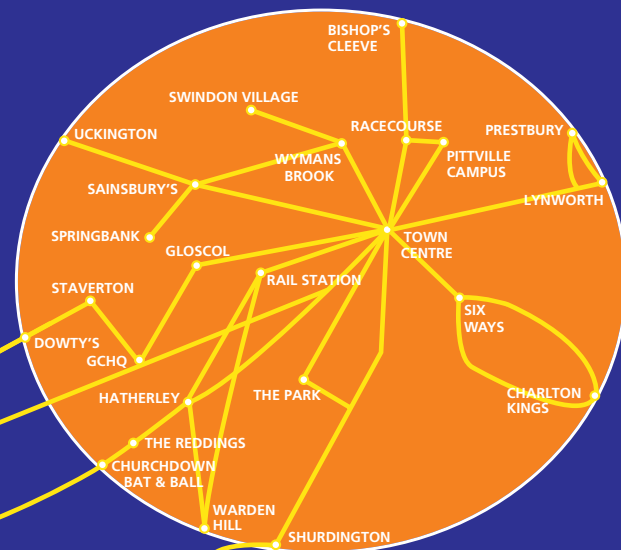

Cheltenham