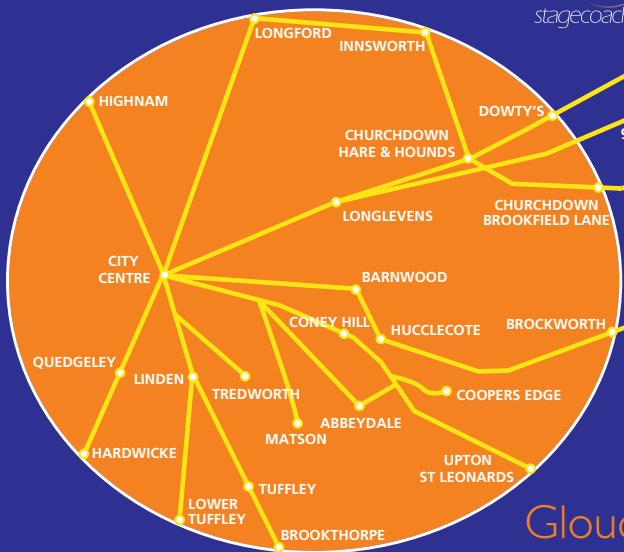

Cheltenham & Gloucester

This shows the areas in which your Megarider, Megarider Plus, Dayrider, Dayrider Plus and Eveningrider tickets can be used in Cheltenham and Gloucester. Unlimited travel tickets are not valid on night buses and certain school services.

For precise boundaries, please contact us.

stagecoach gold
94

94U/94X

97/98

10/46*

Gloucester